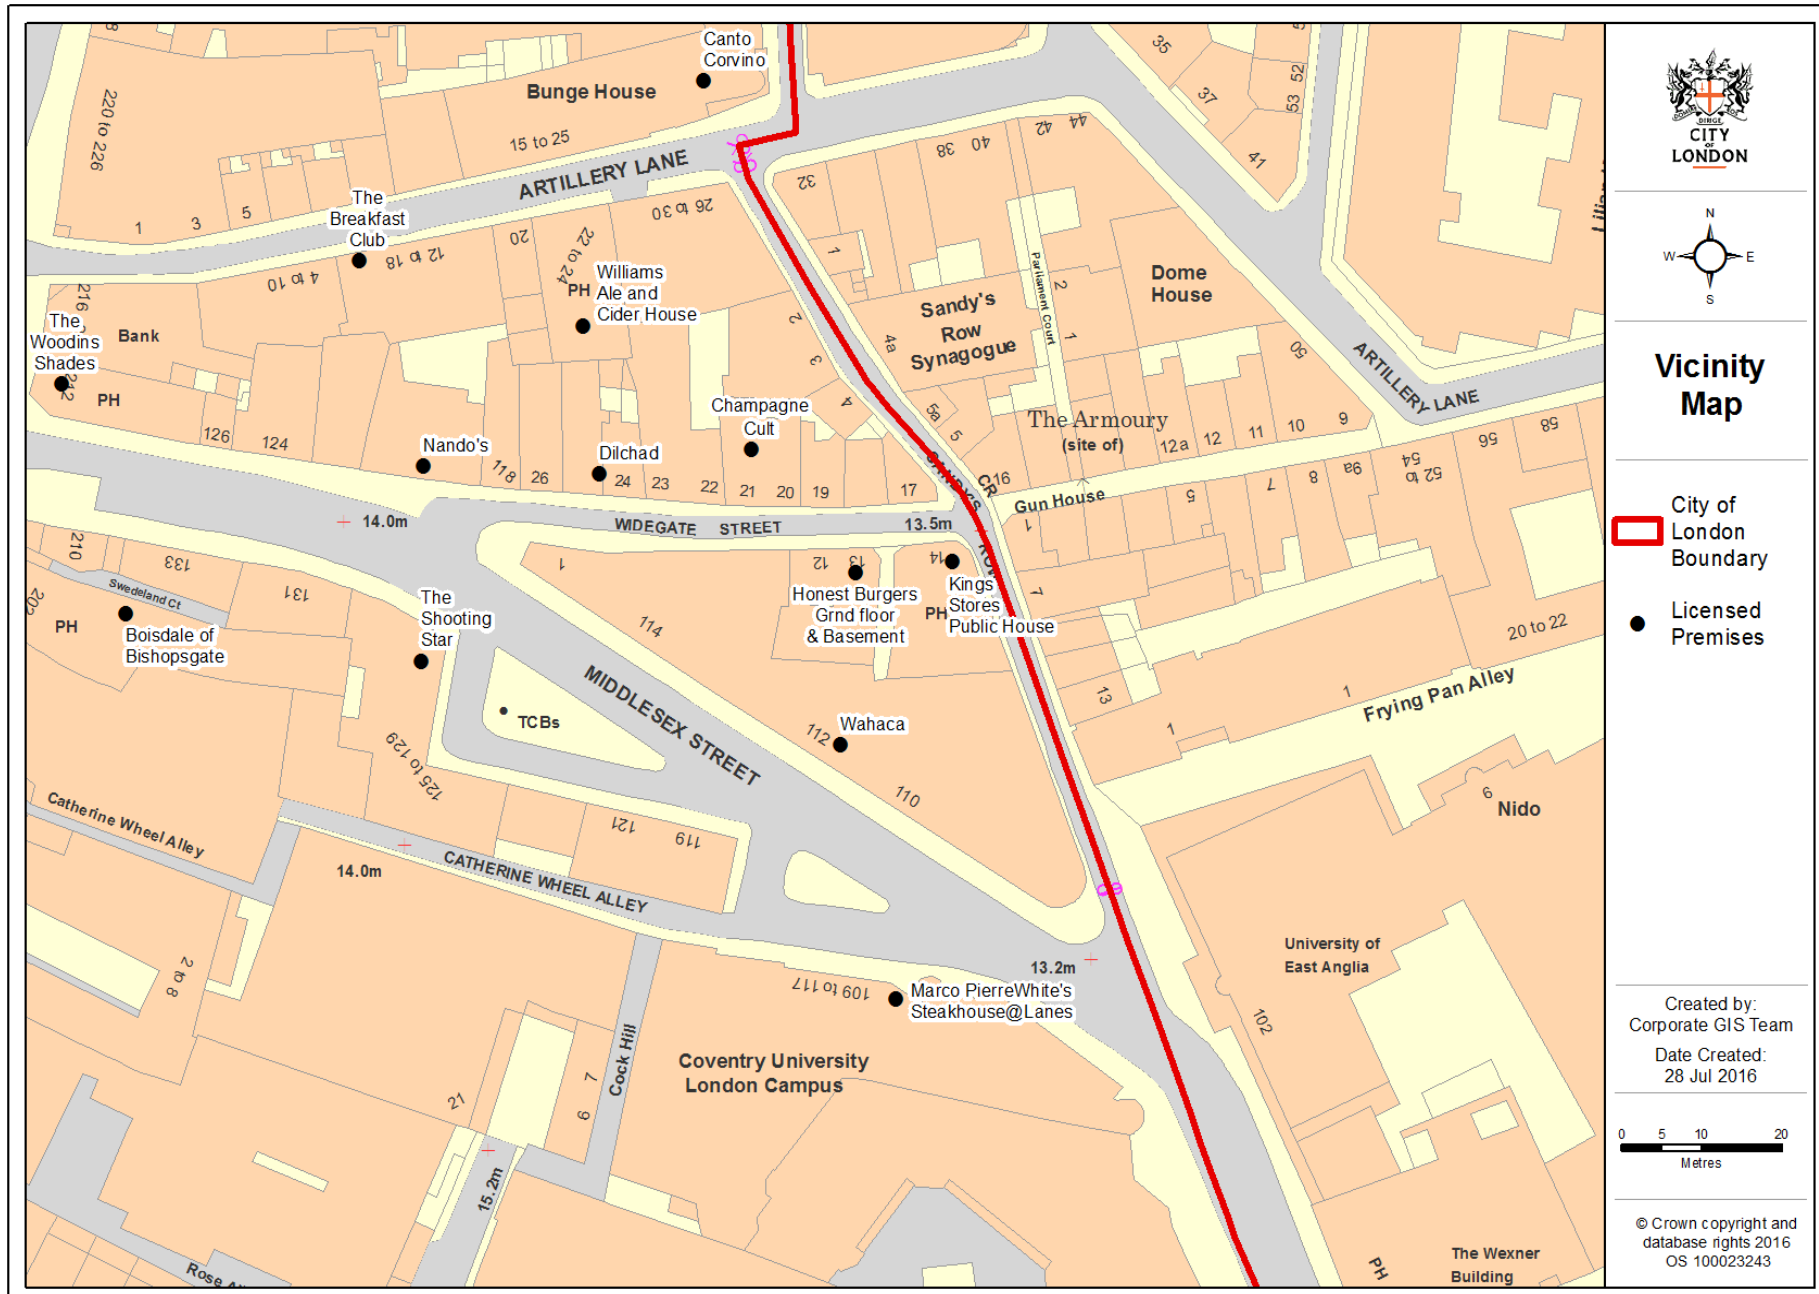

Vicinity map for 14 Widegate Street

Vicinity Map

- City of London Boundary
- Licensed Premises

Created by:
Corporate GIS Team
Date Created:
28 Jul 2016

© Crown copyright and database rights 2016
OS 100023243

Kings Stores, 14 Widegate Street, E1 7HP

Permitted hours for alcohol sales

The Woodins Shades	10:00 - 01:00
The Breakfast Club	07:00 - 00:00
Canto Corvino	08:00 - 00:00
Williams Ale & Cider House	10:00 - 00:00
Champagne Cult	10:00 - 23:00
Dilchad	10:00 - 00:00
Nando's	11:00 - 00:00
Boisdale of Bishopsgate	10:00 - 23:00
The Shooting Star	10:00 - 00:00
Honest Burgers	10:00 - 00:00
Wahaca	10:00 - 00:00
Marco Pierre White's Steakhouse	10:00 - 02:00